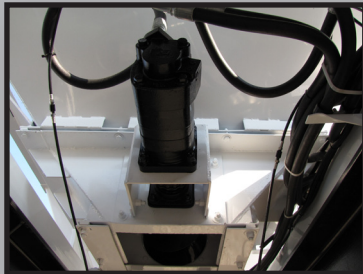

**HI - TORQUE
HYDRAULIC MOTORS**