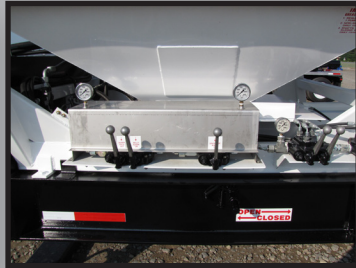

# 24 TON MODEL M3-SA SIDE AUGER TRAILER TENDER

## STANDARD FEATURES

- 775 cubic ft. capacity
- 409 stainless steel hopper
- White powder coat paint
- (3) 8-TON modular compartment design
- Hydraulic hopper doors
- 60 HP Deutz Diesel Engine
- Sealed Electric Control Panel
- Hand control valves
- Sequence valve side discharge auger
- 32' Magnolia DOT trailer
- Tandem dolly jacks w/ heavy duty cross beam pad
- ABS Brakes
- Stainless steel fuel tank
- RACK and PINION cleanout gate
- Manual SRT II Roll Tarp
- Stainless steel rear fenders
- 80 gallon hydraulic oil reservoir w/ suction & return filters

# adams

**SEALED CONTROL PANEL  
W/ SAFETY SHUTDOWN SWITCH**

**RUBBER SEALED  
PIPE FLANGE**

**3-COMPARTMENT  
MODULAR HOPPER**

**MANUAL SRT-2  
ROLL TARP WITH  
S/S RAMPS**

**RACK & PINION  
DUMP DOORS**

**HIGH FLOW  
HAND CONTROL VALVES**

## 24 TON MODEL M3-SA SIDE AUGER TRAILER TENDER SPECIFICATIONS

**HI - TORQUE  
HYDRAULIC MOTORS**

**4 X10 DOLLY JACK  
CROSSMEMBER**

**304 STAINLESS STEEL  
FENDERS**

**60 HP DEUTZ  
DIESEL POWER PACK**

Weight	16,780 lbs.
Hopper Length	8'
Hopper Width	8'
Auger Length	19'
Discharge Height (Minimum)	58"
Discharge Height (Maximum)	197"
Discharge Rate	Approx. 2 Tons/Min.
Auger Tube Size	10"
Trail Length Overall	37'
Height To Top Of Bed	10' 2"
Bed Width	8'
Auger Reach From Fender	176"
Auger Reach From Center Of Bed	
	224"